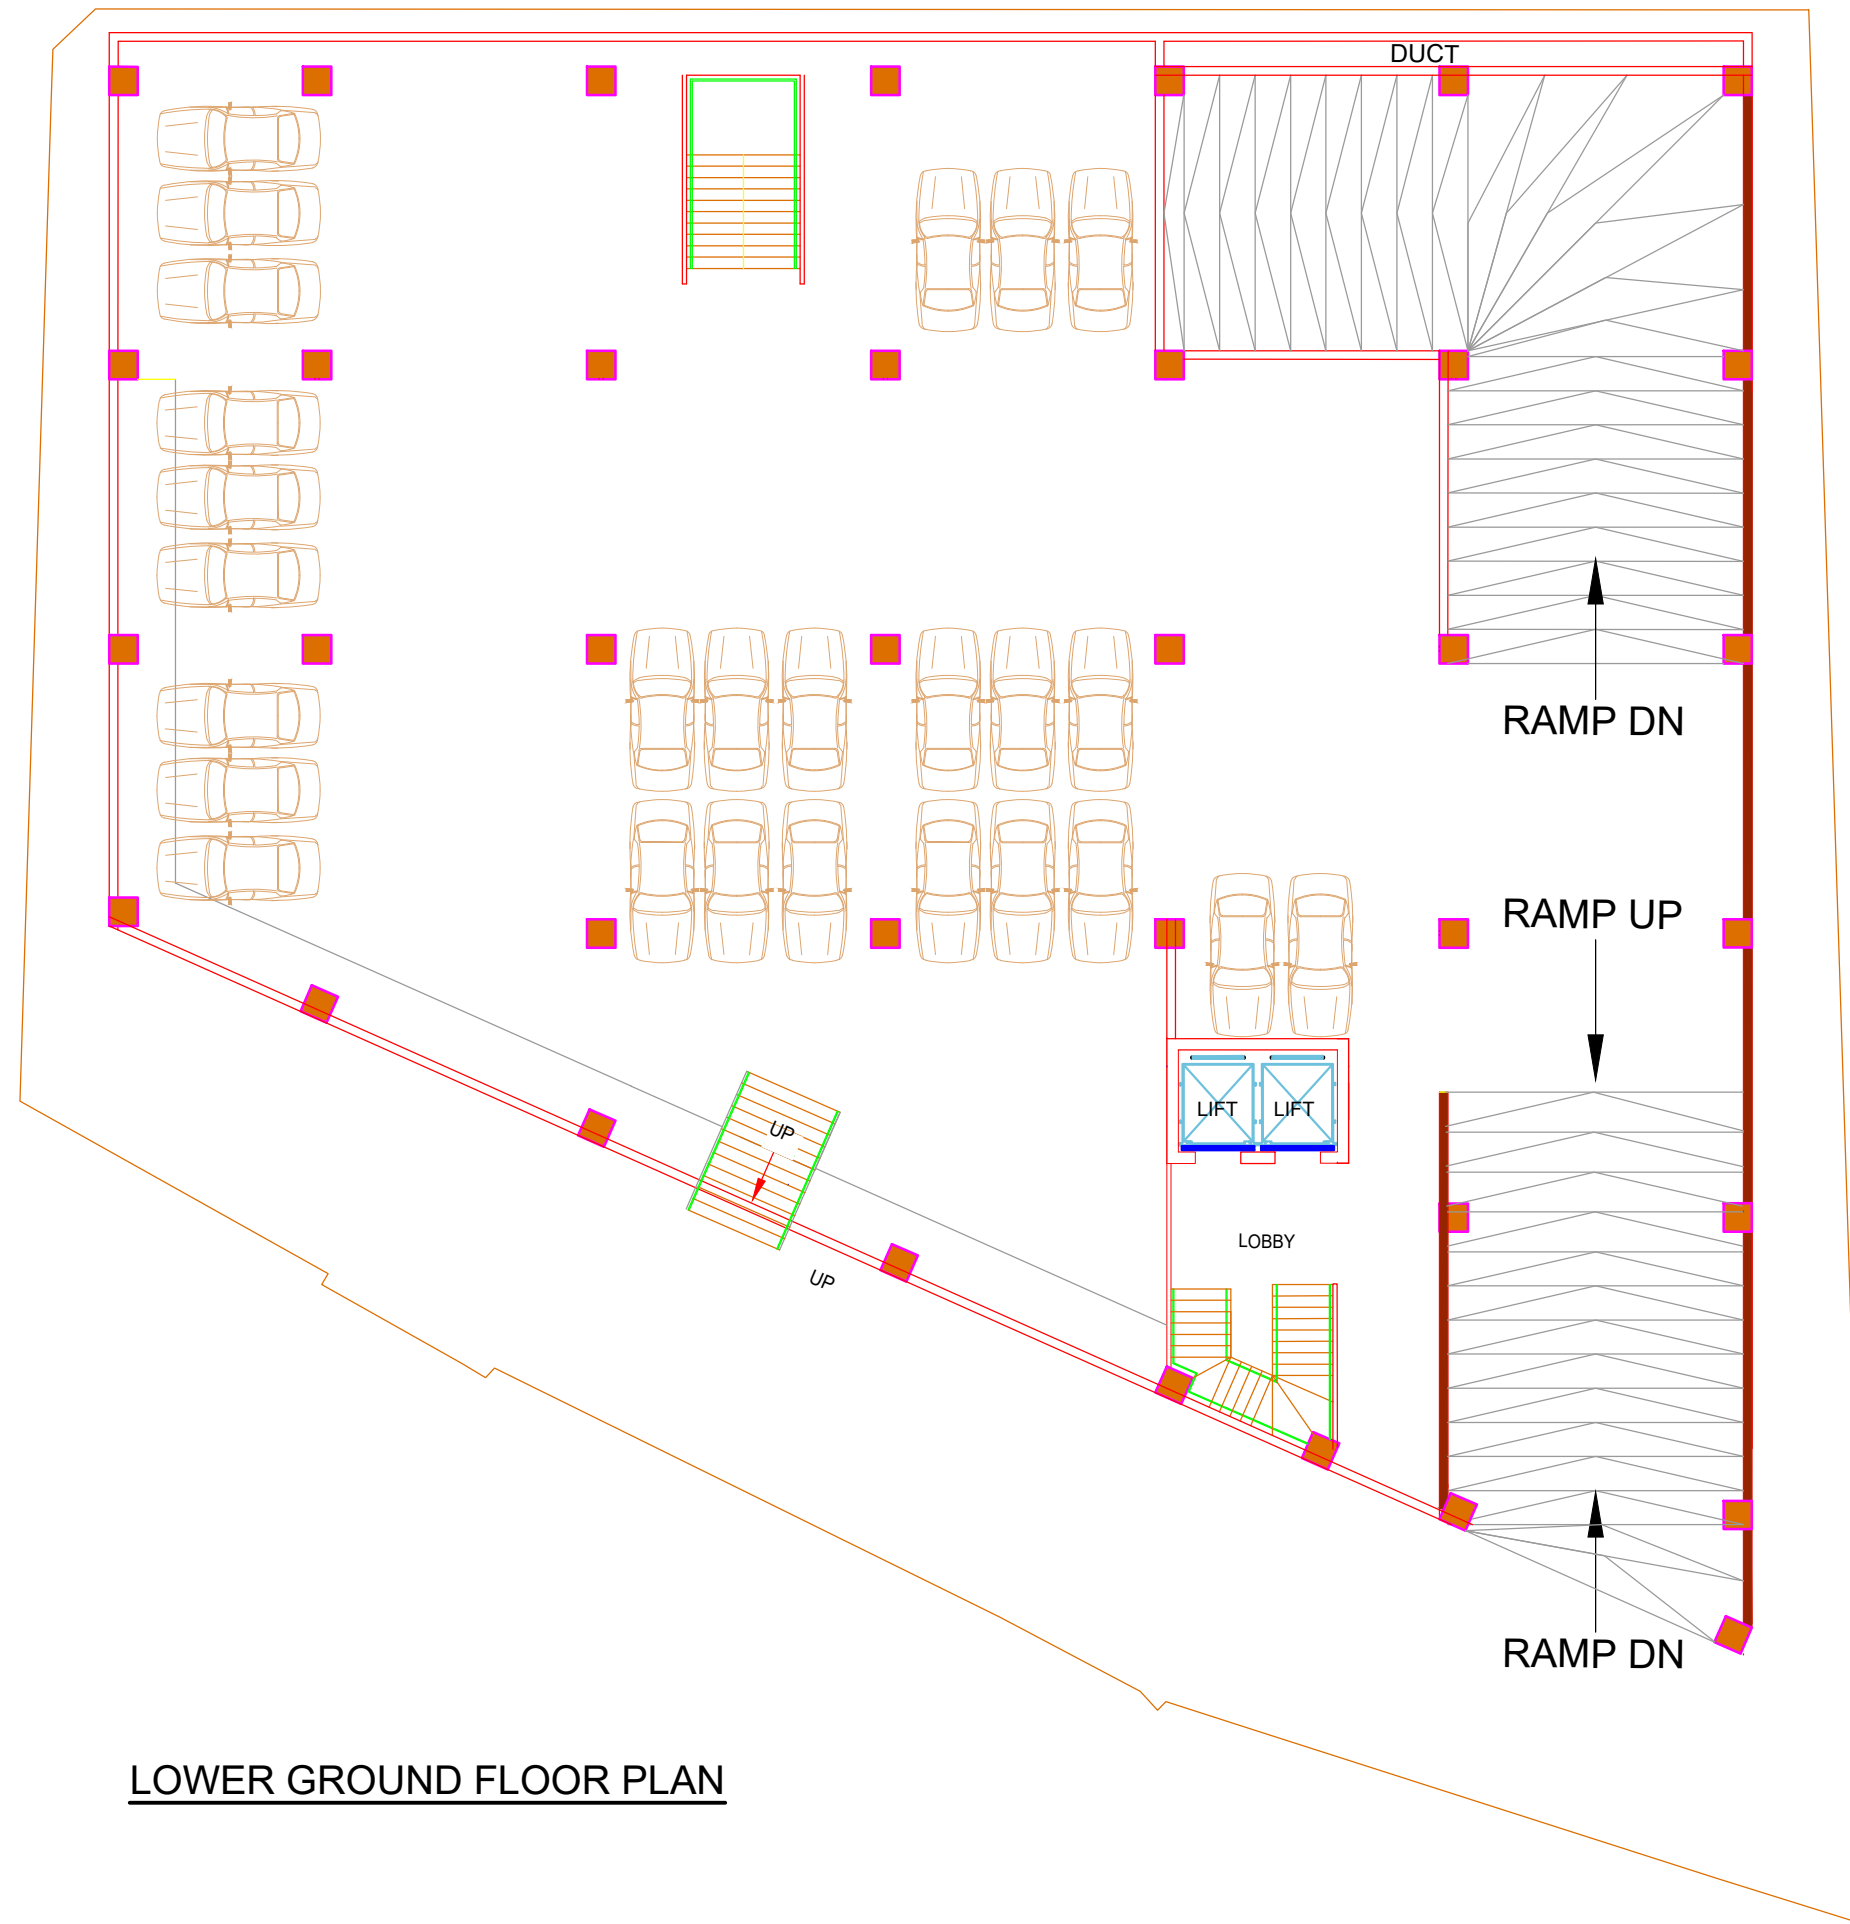

SAIF REGENCY
PESHAWAR

SAIF
ASSOCIATES
Pvt.Ltd.

SAIF REGENCY
PESHAWAR

SAIF
ASSOCIATES
Pvt.Ltd.

1 BED FLAT

2 BED FLAT

3 BED FLAT

BASEMENT-1

LOWER GROUND FLOOR PLAN

FIRST FLOOR PLAN

SECOND FLOOR PLAN

AREA= 13308 SFT

THIRD FLOOR PLAN

FOURTH FLOOR PLAN

FIFTH FLOOR PLAN

SIXTH FLOOR PLAN

SEVENTH FLOOR PLAN

EIGHT FLOOR PLAN