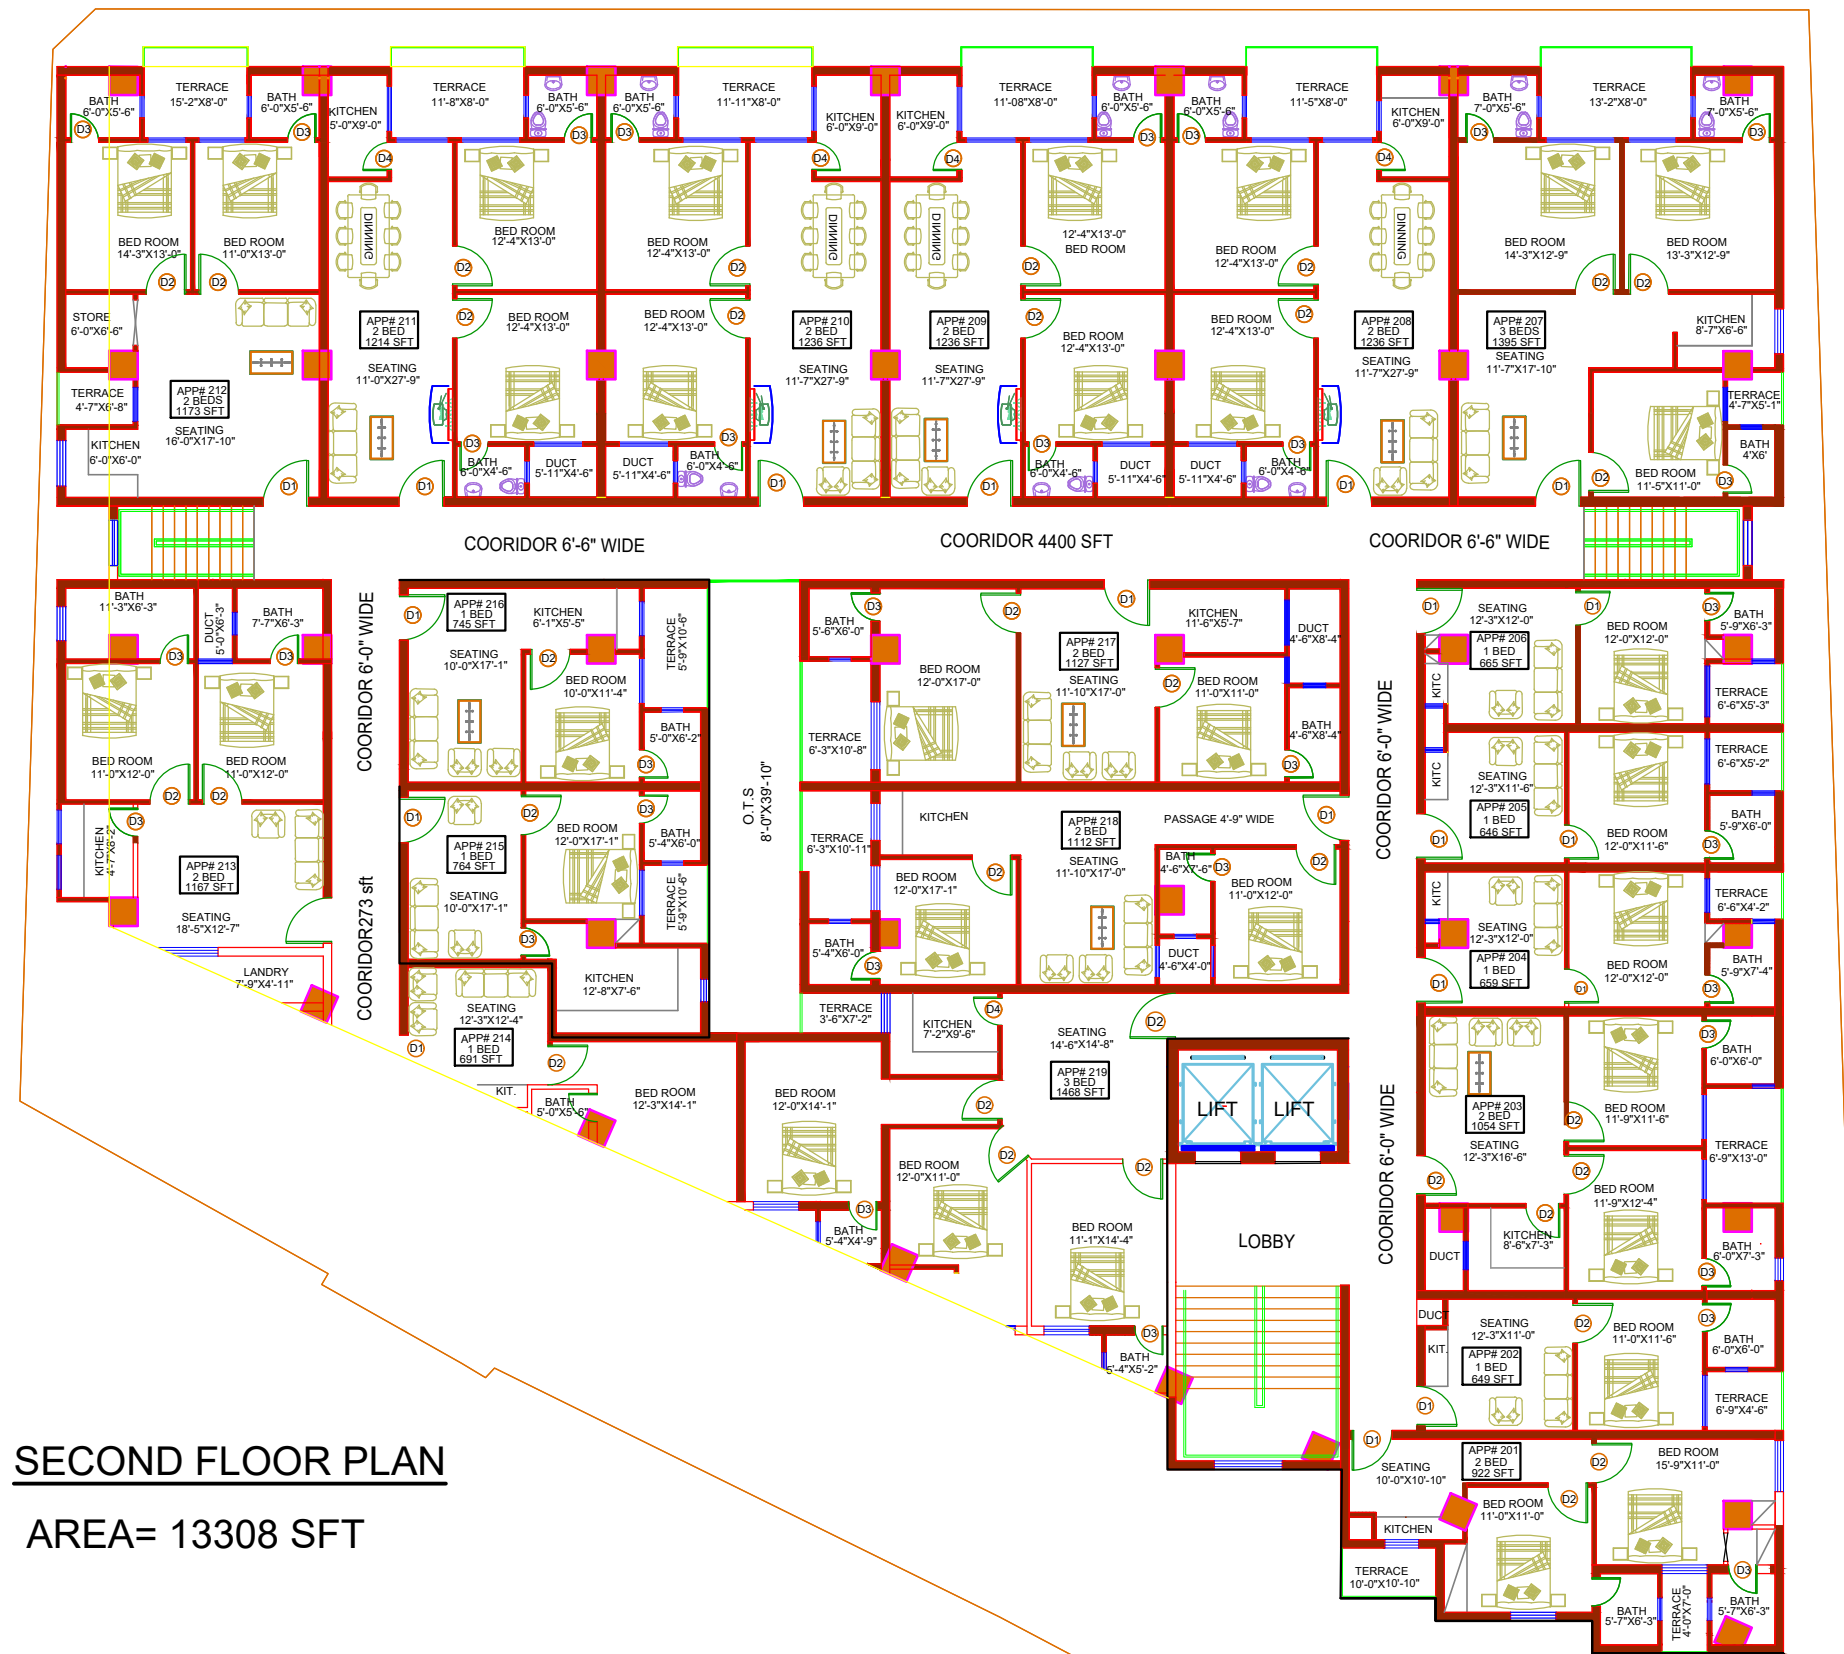

SAIF REGENCY
PESHAWAR

SAIF
ASSOCIATES
Pvt.Ltd.

SAIF REGENCY
PESHAWAR

SAIF
ASSOCIATES
Pvt.Ltd.

1 BED FLAT

2 BED FLAT

3 BED FLAT

BASEMENT-1

LOWER GROUND FLOOR PLAN

FIRST FLOOR PLAN

SECOND FLOOR PLAN

AREA= 13308 SFT

THIRD FLOOR PLAN

FOURTH FLOOR PLAN

FIFTH FLOOR PLAN

SIXTH FLOOR PLAN

SEVENTH FLOOR PLAN

EIGHT FLOOR PLAN