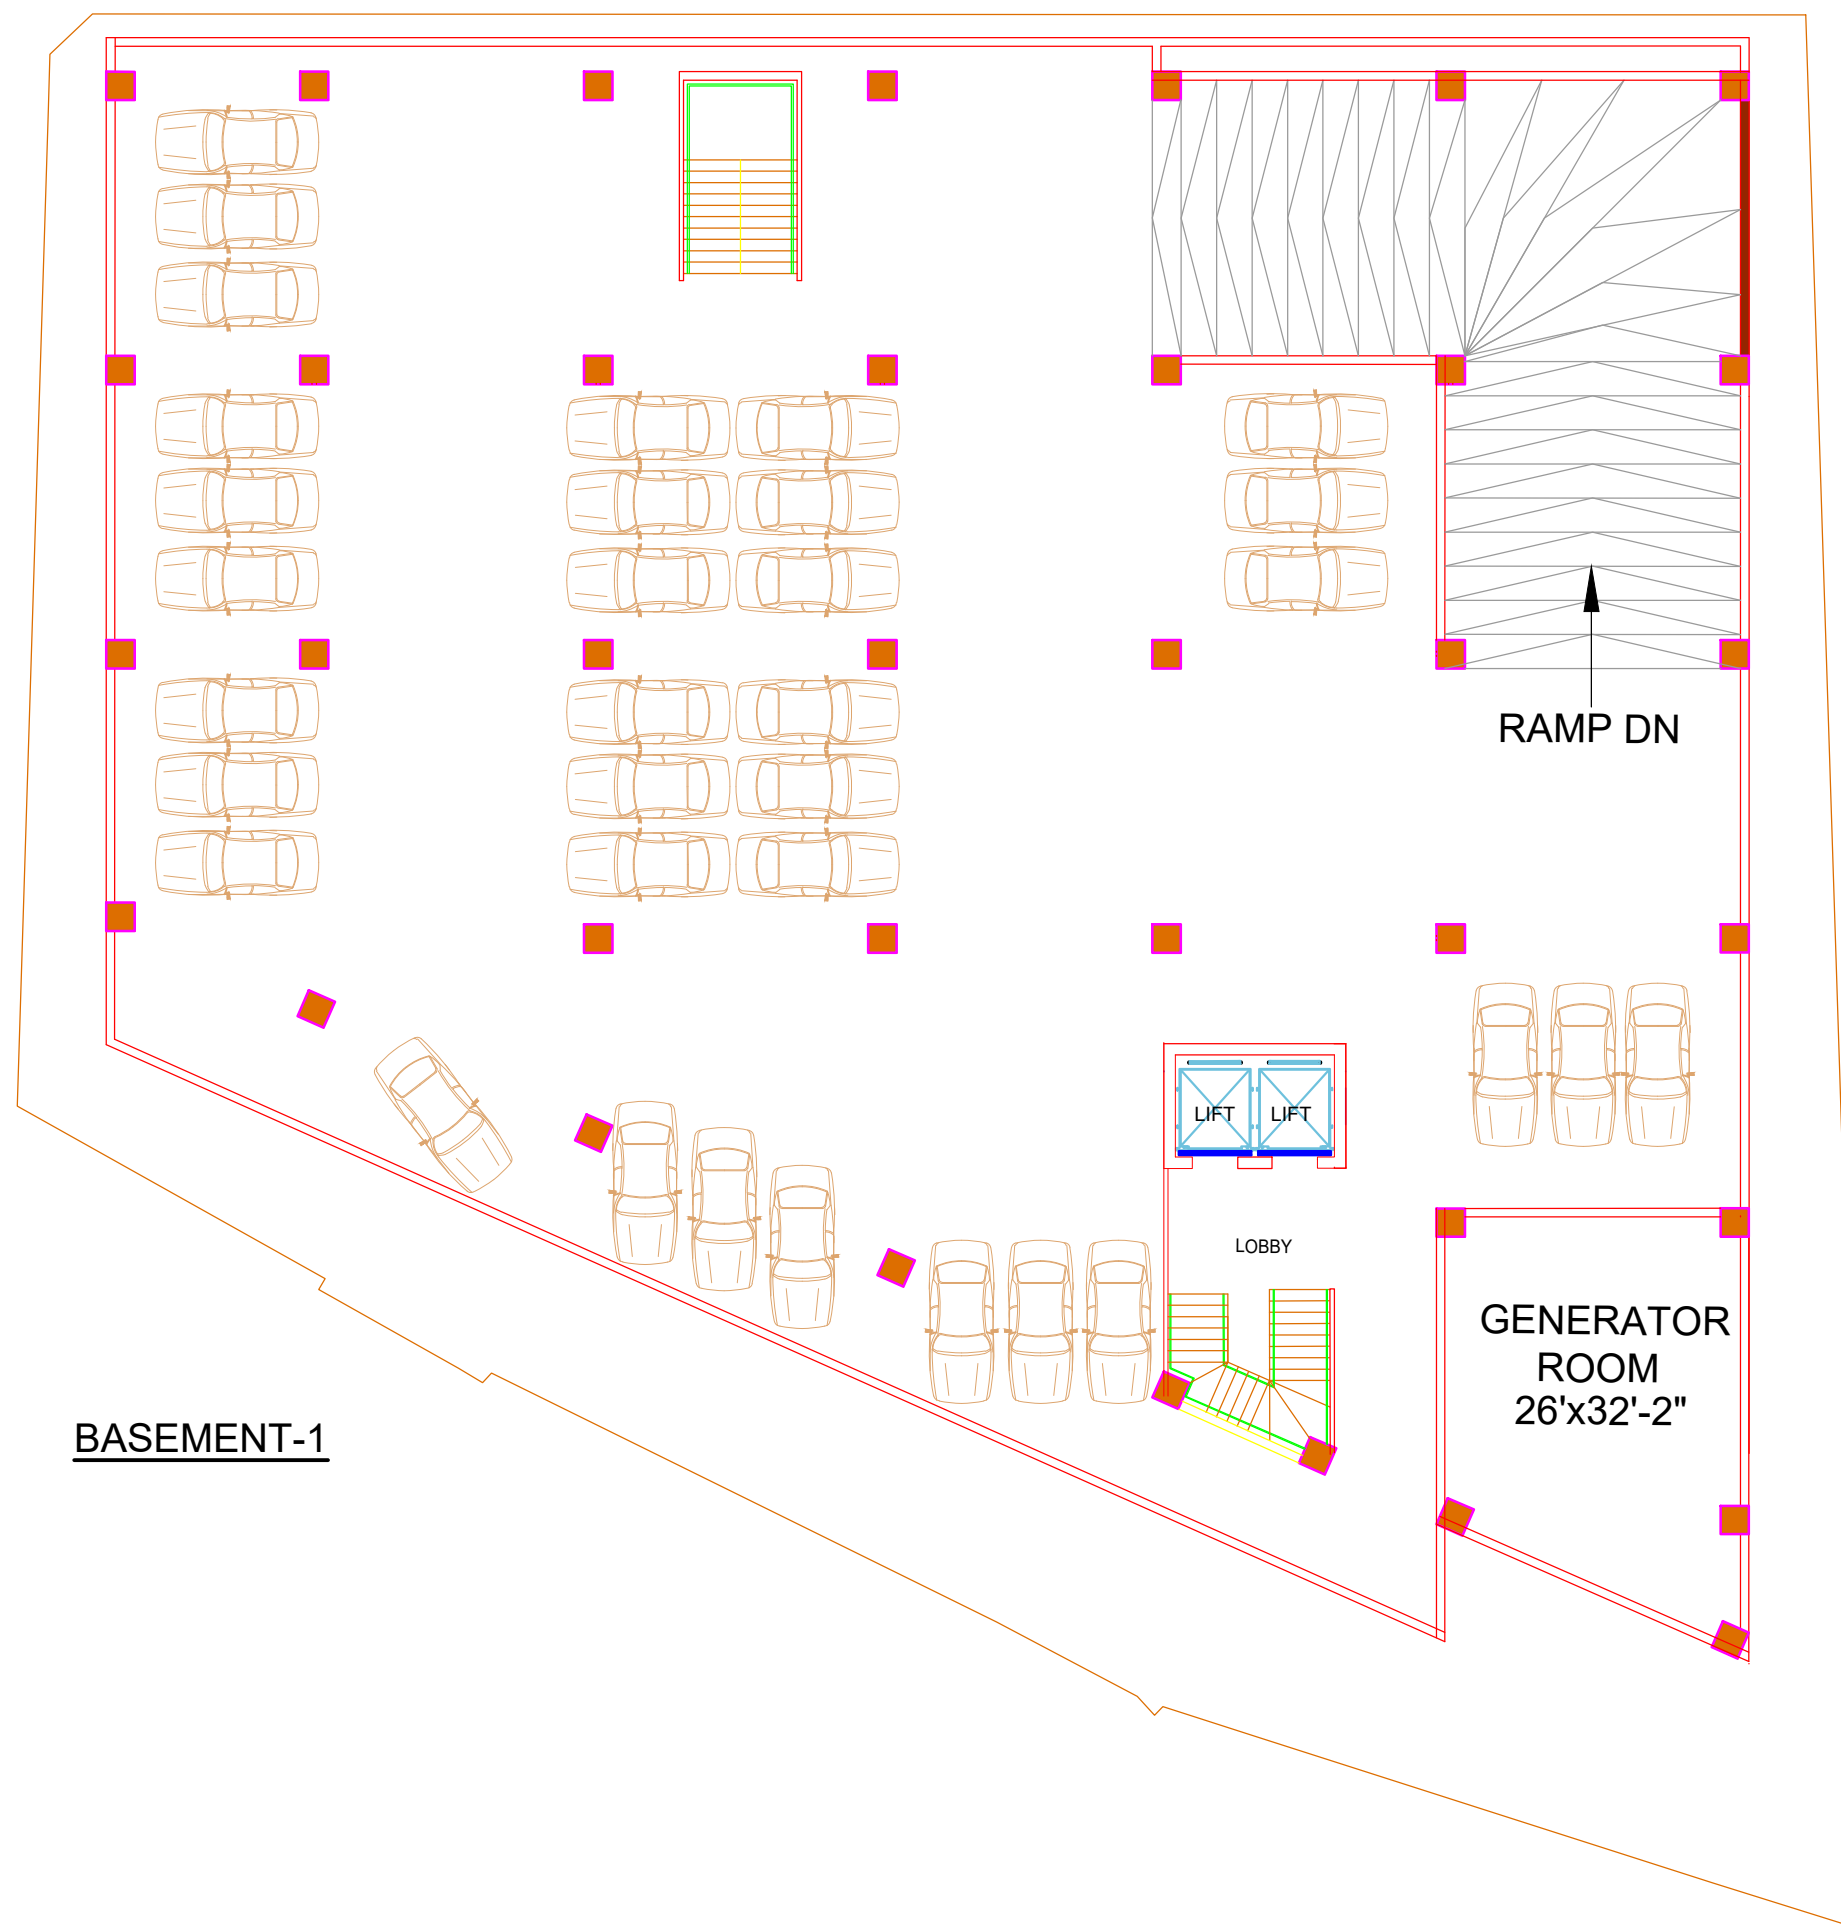

SAIF REGENCY
PESHAWAR

SAIF
ASSOCIATES
Pvt.Ltd.

SAIF REGENCY
PESHAWAR

SAIF
ASSOCIATES
Pvt.Ltd.

1 BED FLAT

2 BED FLAT

3 BED FLAT

BASEMENT-1

LOWER GROUND FLOOR PLAN

FIRST FLOOR PLAN

SECOND FLOOR PLAN

AREA= 13308 SFT

THIRD FLOOR PLAN

FOURTH FLOOR PLAN

FIFTH FLOOR PLAN

SIXTH FLOOR PLAN

SEVENTH FLOOR PLAN

EIGHT FLOOR PLAN