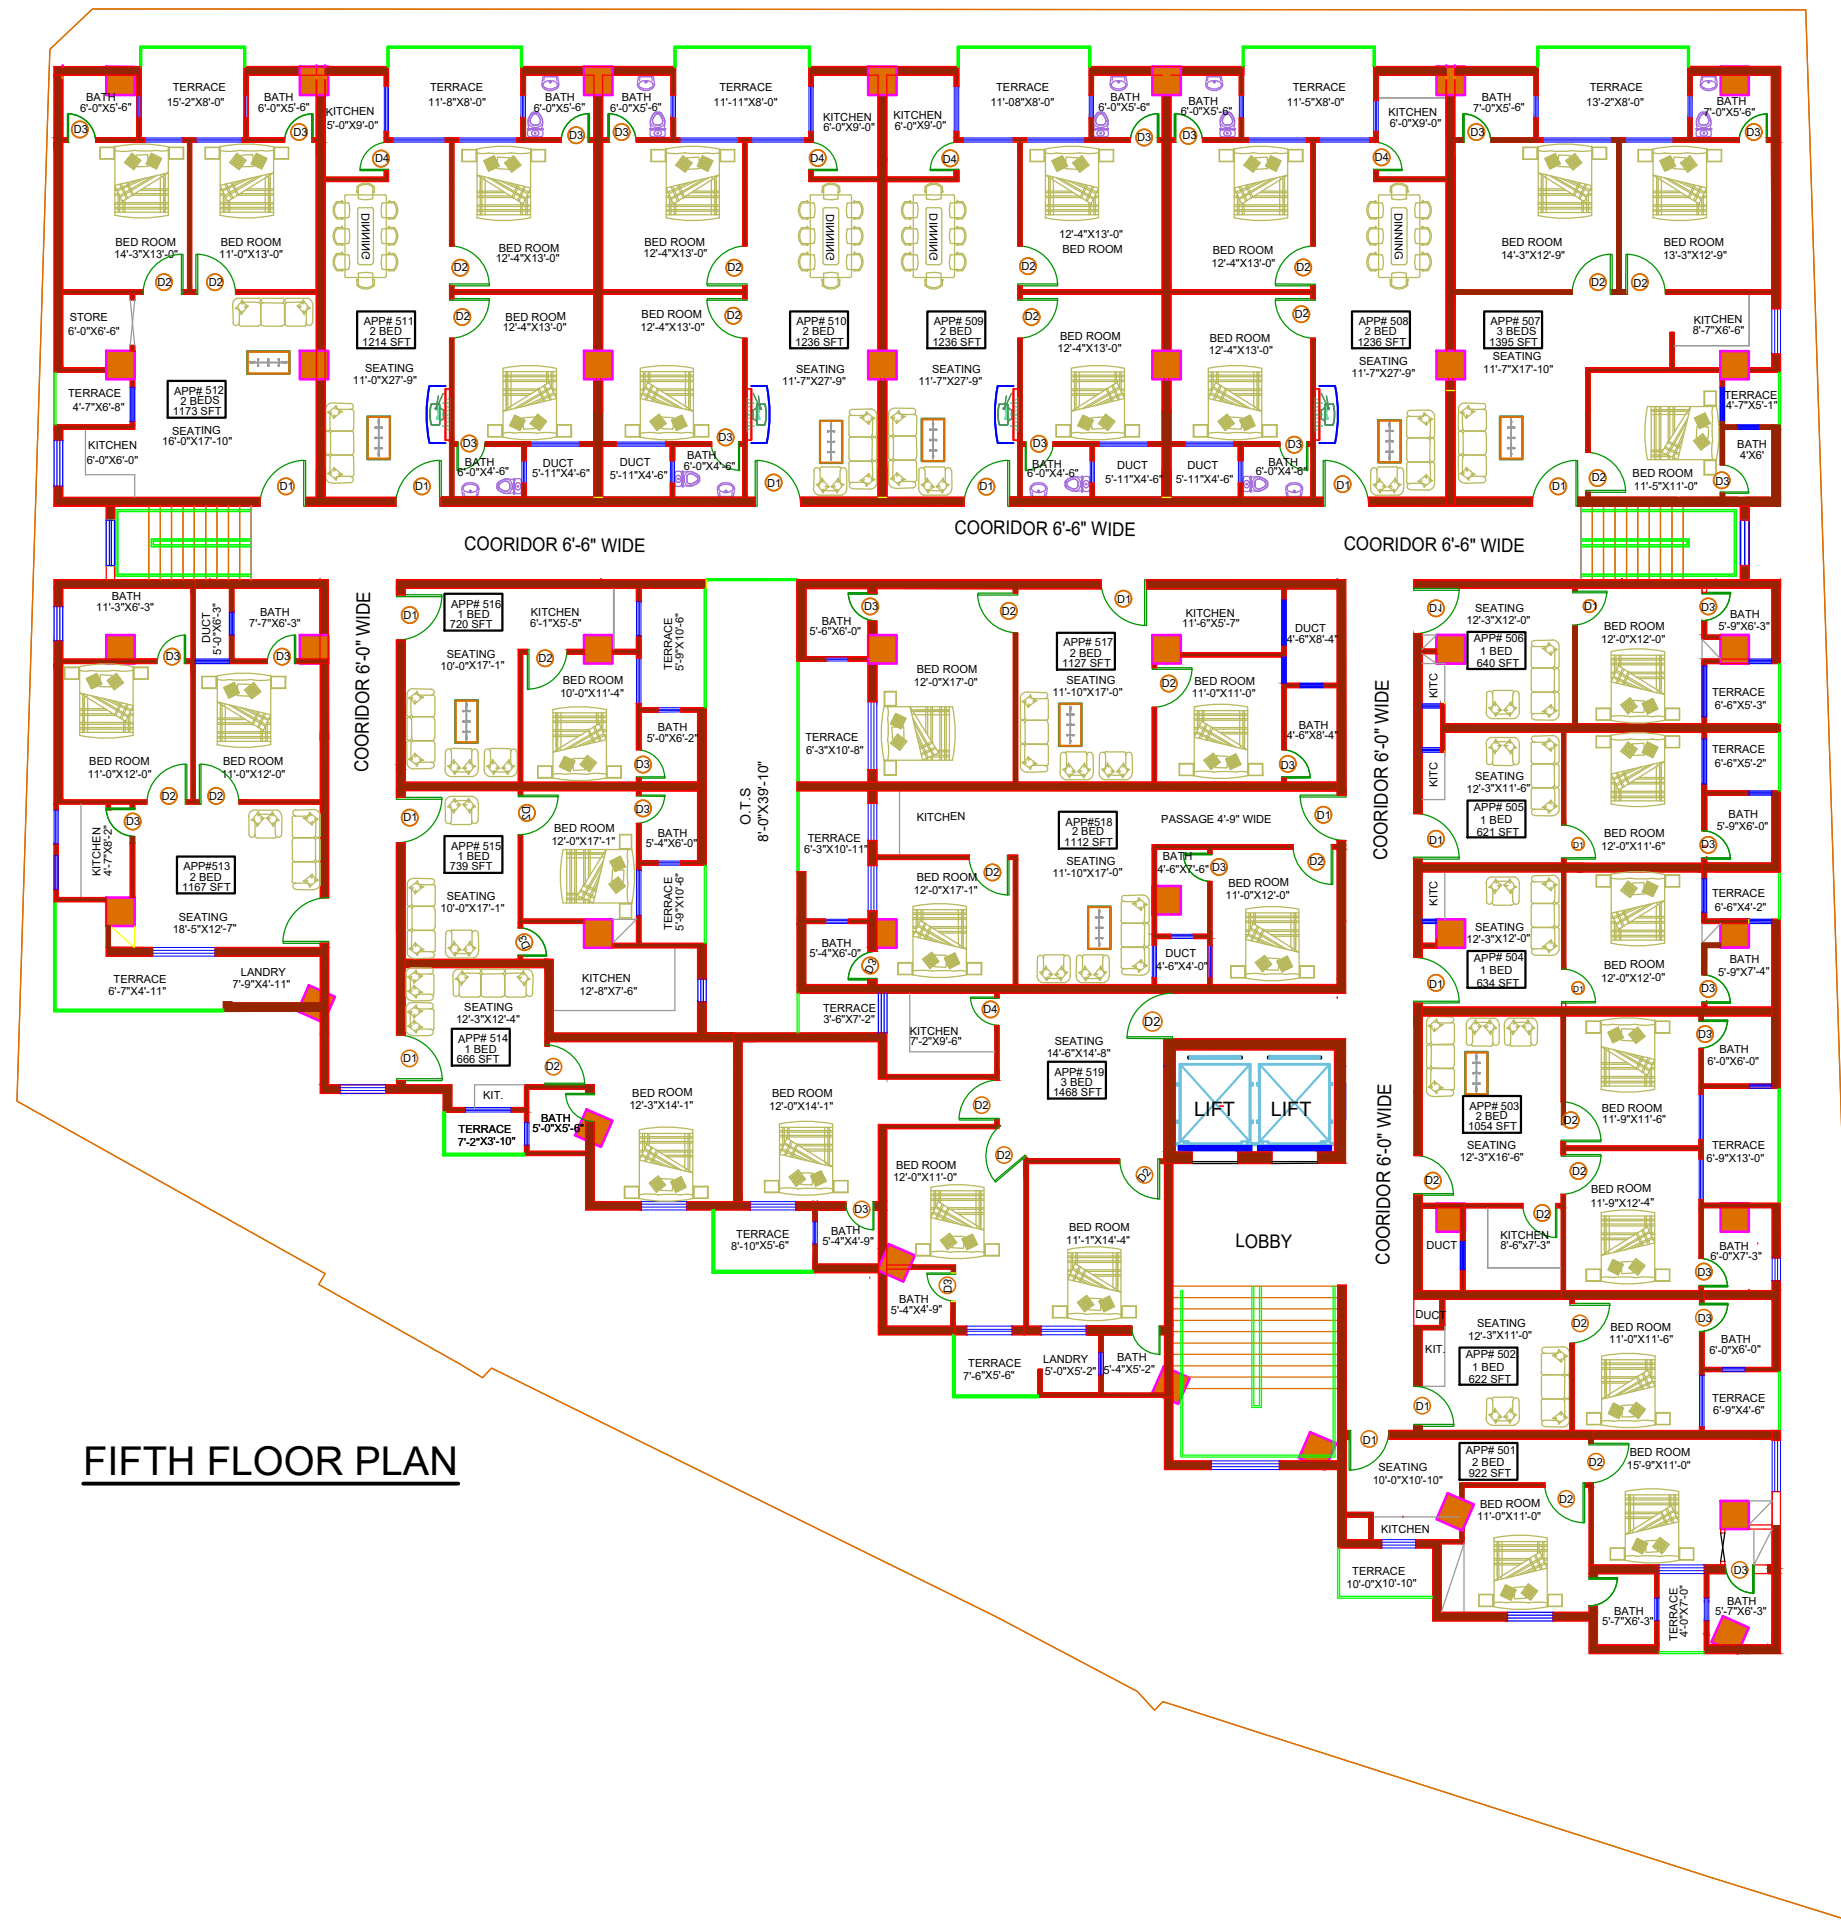

LOWER GROUND FLOOR PLAN

FIRST FLOOR PLAN

SECOND FLOOR PLAN

AREA= 13308 SFT

THIRD FLOOR PLAN

FOURTH FLOOR PLAN

FIFTH FLOOR PLAN

SIXTH FLOOR PLAN

SEVENTH FLOOR PLAN

EIGHT FLOOR PLAN